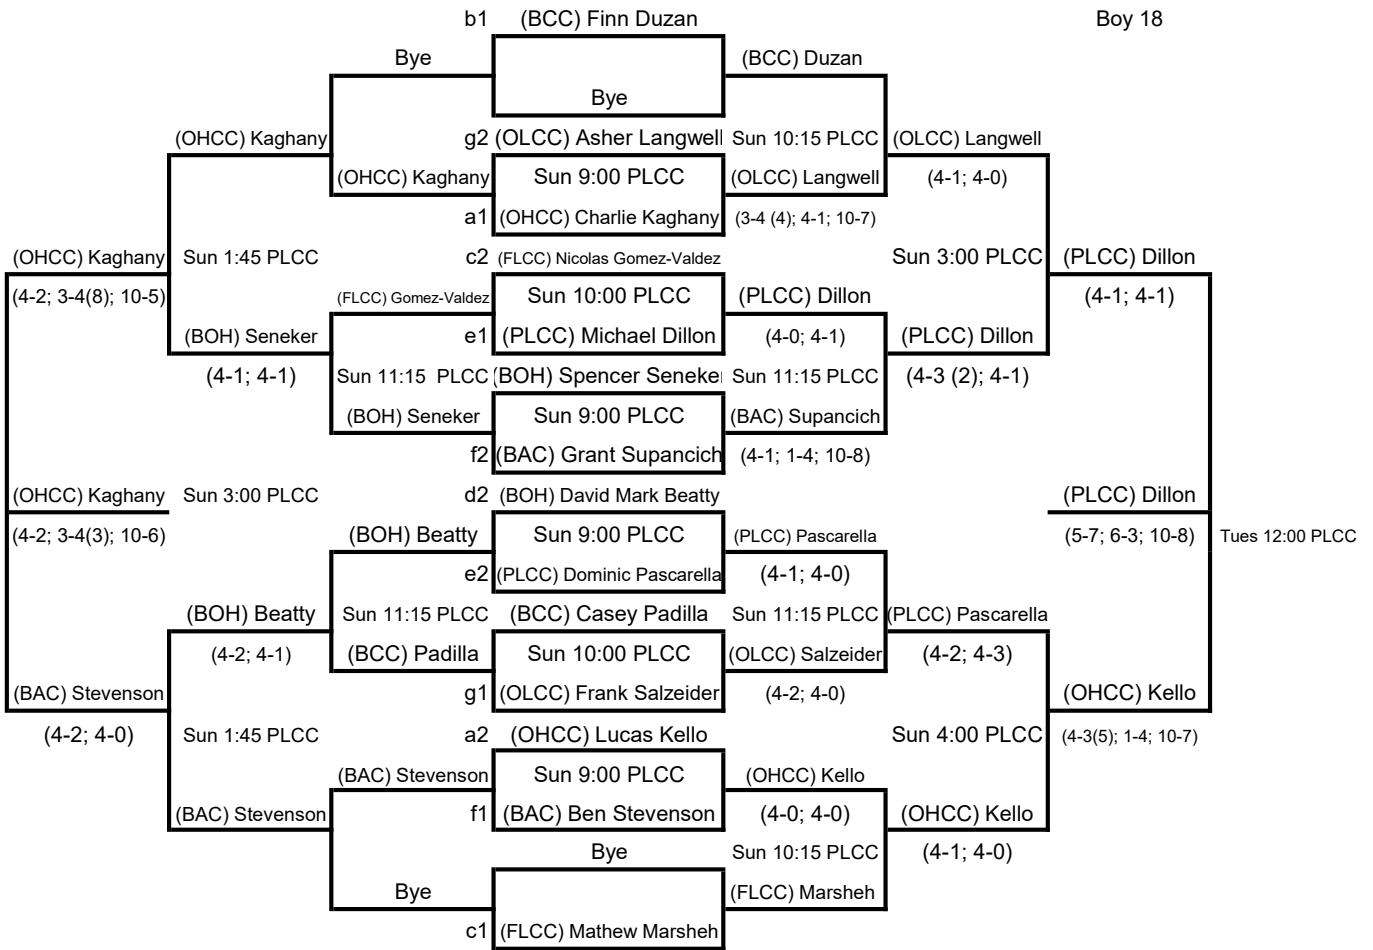

ALL MATCH TIMES TENTATIVE REPORT
TO TOURNY DESK AFTER EVERY MATCH

CHECK IN: 15 MINUTES
BEFORE SCHEDULED TIME