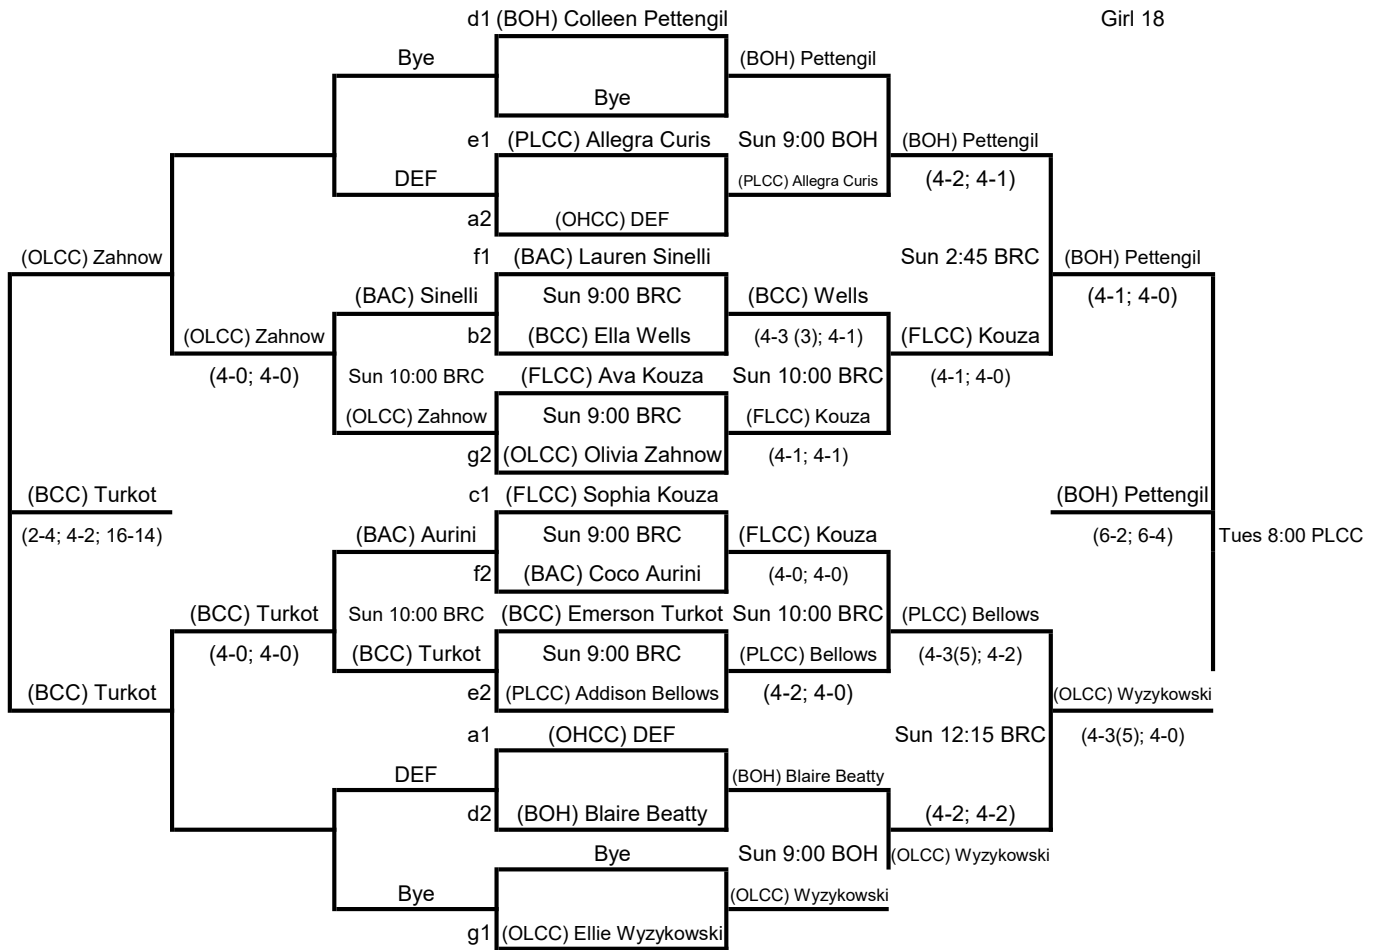

CHECK IN: 15 MINUTES BEFORE SCHEDULED TIME

ALL MATCH TIMES TENTATIVE REPORT TO TOURNY DESK AFTER EVERY MATCH