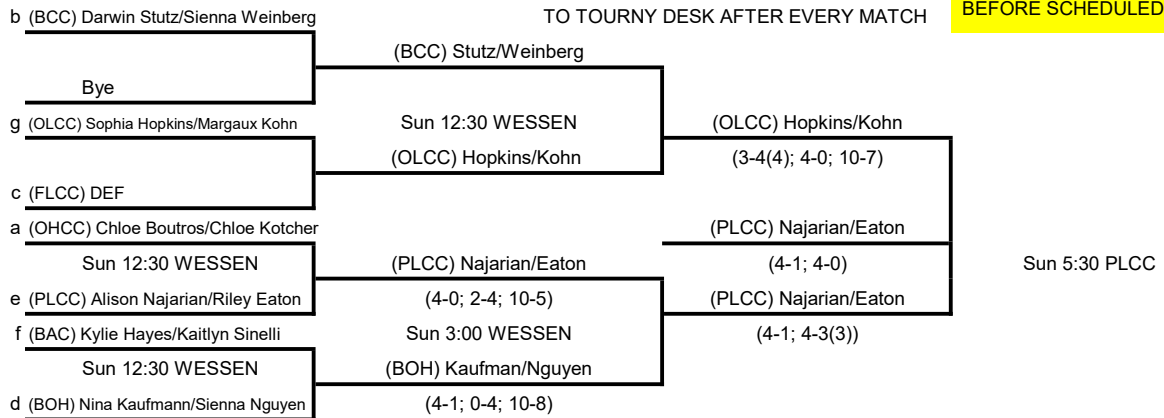

ALL MATCH TIMES TENTATIVE REPORT TO TOURNY DESK AFTER EVERY MATCH

CHECK IN: 15 MINUTES BEFORE SCHEDULED TIME

b1 (BCC) Sienna Wilcox/Kate Malloy

Girl 18 DBLS

Bye

(BCC) Wilcox/Malloy

f1 (BAC) Elise Yaldao/Coco Aurini