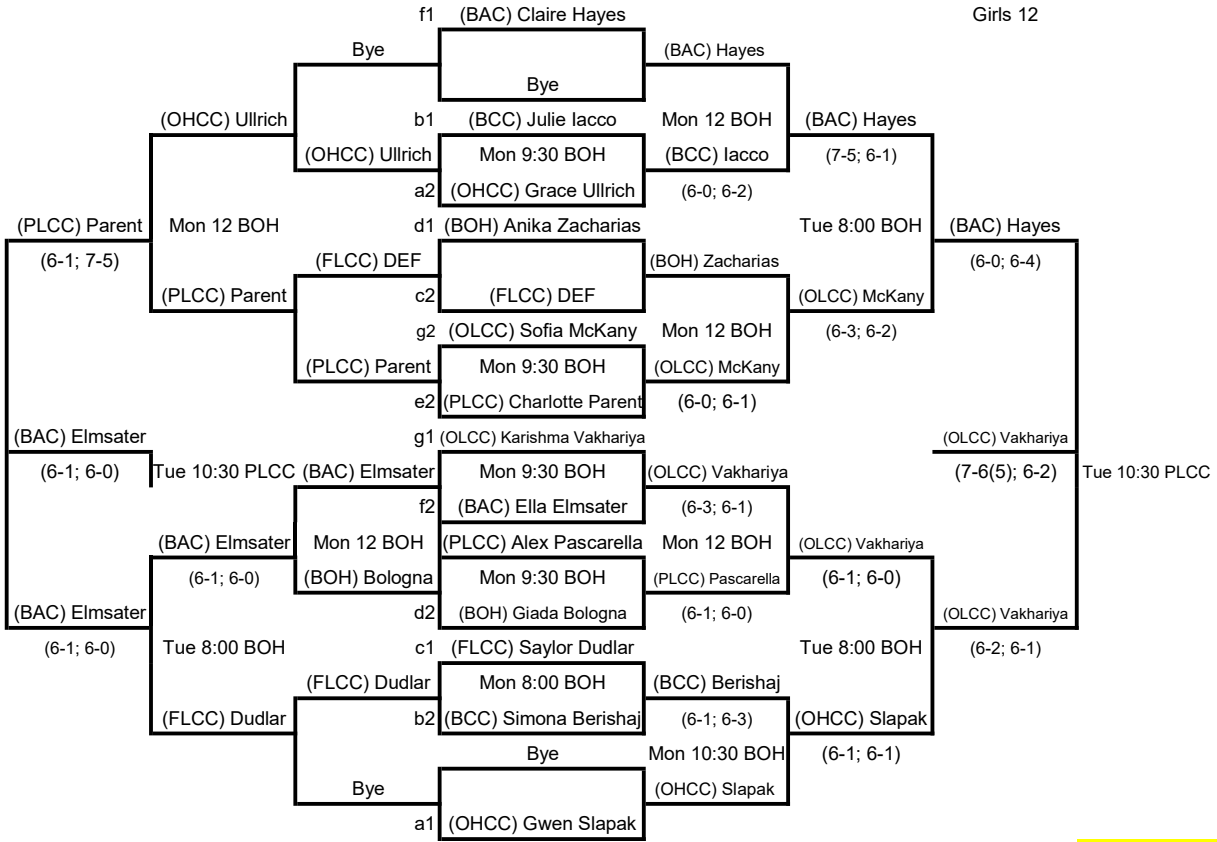

Girls 10's

ALL MATCH TIMES TENTATIVE REPORT  
TO TOURNY DESK AFTER EVERY MATCH

CHECK IN: 15 MINUTES  
BEFORE SCHEDULED TIME

ALL MATCH TIMES TENTATIVE REPORT TO TOURNY DESK AFTER EVERY MATCH

CHECK IN: 15 MINUTES BEFORE SCHEDULED TIME

ALL MATCH TIMES TENTATIVE REPORT TO TOURNY DESK AFTER EVERY MATCH

CHECK IN: 15 MINUTES BEFORE SCHEDULED TIME

b1 (BCC) Sienna Wilcox/Kate Malloy

Girl 18 DBLS

Bye

(BCC) Wilcox/Malloy

f1 (BAC) Elise Yaldao/Coco Aurini