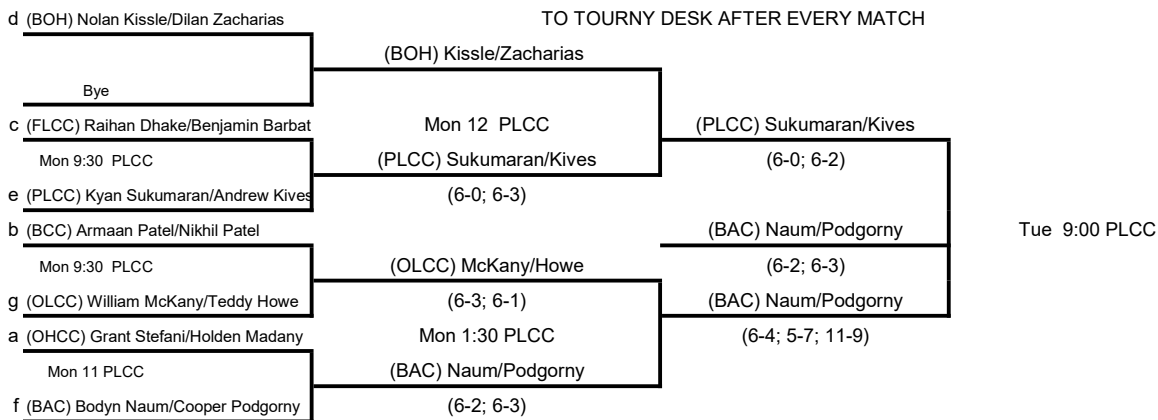

g2 (OLCC) Kennedy Seeber/Charlotte Brager

(4-1; 1-4; 10-7)

(PLCC) Norlander/Pascarella

d1 (BOH) Lulu George/Blaire Beatty

Sun 1:30 BRC

(2-4; 4-1; 10-5)

(BOH) George/Beatty

a2 (OHCC) DEF

(PLCC) Norlander/Pascarella

Bye

Sun 11:00 BRC

(4-2; 4-2)

ALL MATCH TIMES TENTATIVE REPORT

e1 (PLCC) Marin Norlander/Jadyn Pascarella

(PLCC) Norlander/Pascarella

TO TOURNY DESK AFTER EVERY MATCH

CHECK IN: 15 MINUTES BEFORE SCHEDULED TIME

**CHECK IN: 15 MINUTES BEFORE SCHEDULED TIME**

ALL MATCH TIMES TENTATIVE REPORT TO TOURNY DESK AFTER EVERY MATCH

		c1 (FLCC) Shiv Kumar			
	Bye		(FLCC) Kumar		
		Bye			
(BOH) Chinnaiyan		f1 (BAC) Gabriel Christman	Mon 12 PLCC	(FLCC) Kumar	
	(BOH) Chinnaiyan	Mon 8:00 PLCC	(BAC) Christman	(6-3; 6-0)	
		d2 (BOH) Kai Chinnaiyan	(6-4; 4-6; 10-5)		
(BOH) Chinnaiyan	Tue 8:00 BOH	g1 (OLCC) Rithik Vakhariya		Tue 8:00 BOH	(FLCC) Kumar
(6-7(3); 6-3; 10-6)		(PLCC) Holtz	Mon 9:30 PLCC	(OLCC) Vakhariya	(6-3; 6-3)
	(PLCC) Holtz	e2 (PLCC) Braden Holtz	(6-0; 6-0)	(OLCC) Vakhariya	
	(6-3; 6-1)	Mon 12 PLCC	(OHCC) Henry Andries	Mon 12 PLCC	(6-1; 6-1)
		(OHCC) Andries	Mon 8:00 PLCC	(BCC) Longo	
		b2 (BCC) Elliot Longo	(6-4; 6-4)		
(BCC) Janz		a1 (OHCC) James Schafer		(OLCC) Lala	
(6-4; 7-6(6))	Tue 10:30 PLCC	(BAC) Salkowski	Mon 9:30 PLCC	(OHCC) Schafer	(6-2; 6-4)
		f2 (BAC) Brett Salkowski	(6-0; 6-1)		Tue 10:30 PLCC
	(BAC) Salkowski	Mon 12 PLCC	(PLCC) Quentin Snell	Mon 12 PLCC	(FLCC) Henn
	(6-7(4); 3-6; 11-9)	(PLCC) Snell	Mon 9:30 PLCC	(FLCC) Henn	(7-6(4); 6-4)
(BCC) Janz		c2 (FLCC) Karl Henn	(6-0; 6-0)		(OLCC) Lala
(6-0; 6-1)	Tue 8:00 BOH	g2 (OLCC) Kavin Lala		Tue 8:00 BOH	(6-2; 6-4)
		(BCC) Janz	Mon 9:30 PLCC	(OLCC) Lala	
	(BCC) Janz	b1 (BCC) Luke Janz	(6-1; 6-1)	(OLCC) Lala	
		Bye	Mon 12 PLCC	(6-0; 6-0)	
		Bye			
		d1 (BOH) Luca Bedia	(BOH) Bedia		