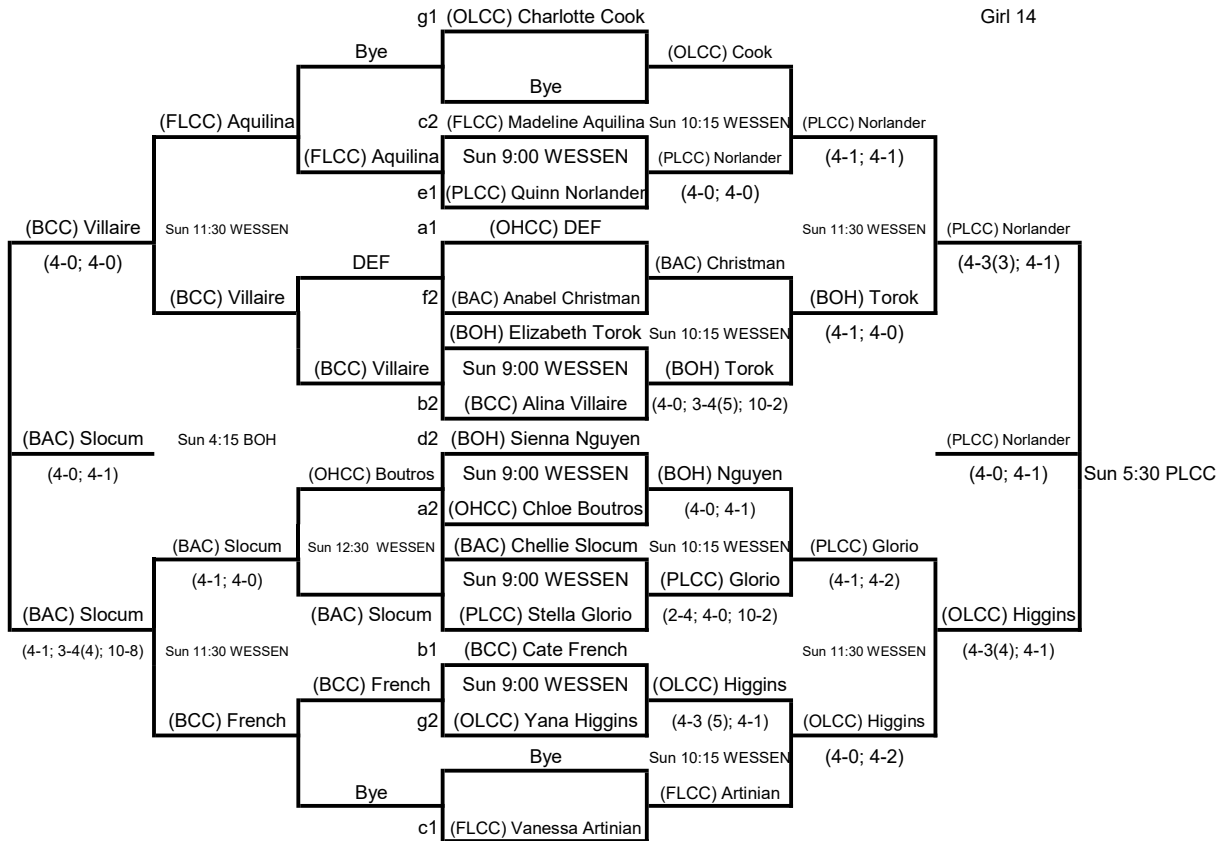

Girls 10's

ALL MATCH TIMES TENTATIVE REPORT  
TO TOURNY DESK AFTER EVERY MATCH

CHECK IN: 15 MINUTES  
BEFORE SCHEDULED TIME

ALL MATCH TIMES TENTATIVE REPORT TO TOURNY DESK AFTER EVERY MATCH

CHECK IN: 15 MINUTES BEFORE SCHEDULED TIME