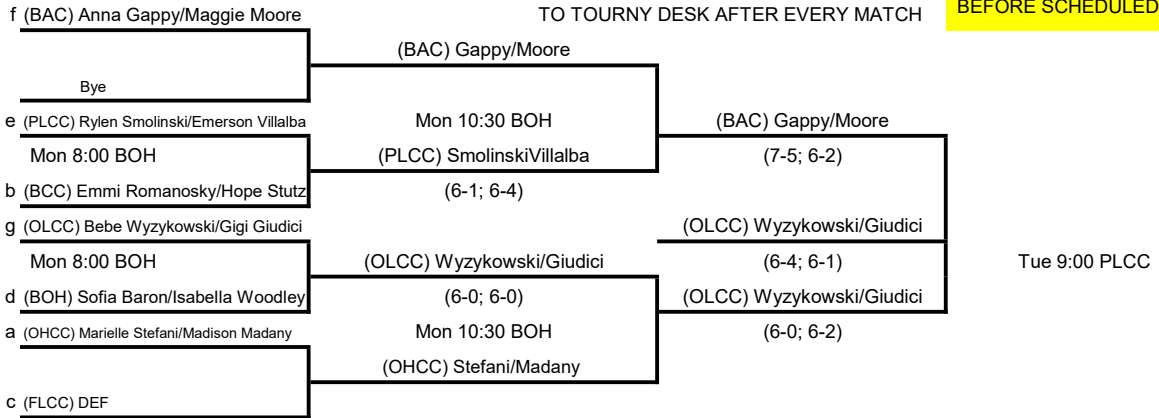

Girls 10's

ALL MATCH TIMES TENTATIVE REPORT  
TO TOURNY DESK AFTER EVERY MATCH

CHECK IN: 15 MINUTES  
BEFORE SCHEDULED TIME

ALL MATCH TIMES TENTATIVE REPORT TO TOURNY DESK AFTER EVERY MATCH

CHECK IN: 15 MINUTES BEFORE SCHEDULED TIME

ALL MATCH TIMES TENTATIVE REPORT TO TOURNY DESK AFTER EVERY MATCH

CHECK IN: 15 MINUTES BEFORE SCHEDULED TIME

b1 (BCC) Sienna Wilcox/Kate Malloy

Girl 18 DBLS

Bye

(BCC) Wilcox/Malloy

f1 (BAC) Elise Yaldao/Coco Aurini