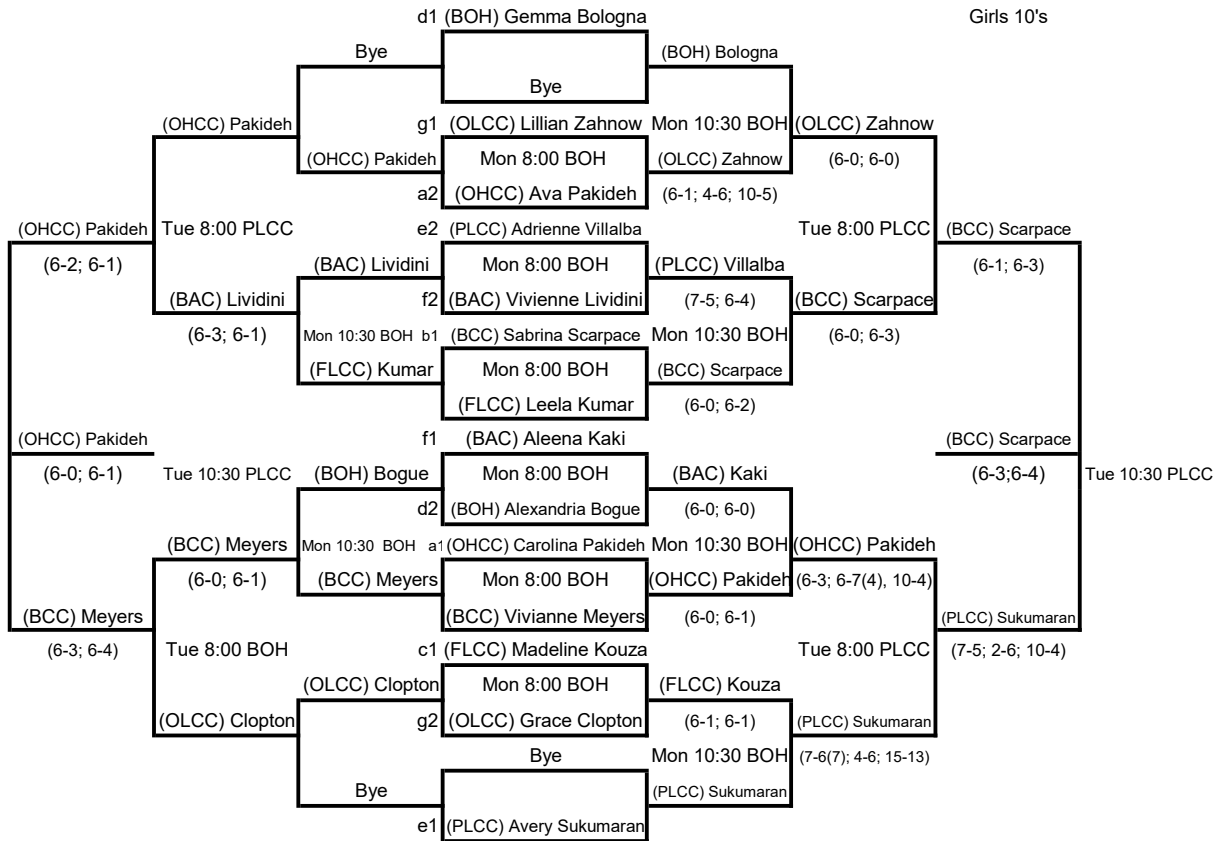

Girls 10's

ALL MATCH TIMES TENTATIVE REPORT  
TO TOURNY DESK AFTER EVERY MATCH

CHECK IN: 15 MINUTES  
BEFORE SCHEDULED TIME

ALL MATCH TIMES TENTATIVE REPORT TO TOURNY DESK AFTER EVERY MATCH

CHECK IN: 15 MINUTES BEFORE SCHEDULED TIME

ALL MATCH TIMES TENTATIVE REPORT TO TOURNY DESK AFTER EVERY MATCH

CHECK IN: 15 MINUTES BEFORE SCHEDULED TIME

b1 (BCC) Sienna Wilcox/Kate Malloy

Girl 18 DBLS

Bye

(BCC) Wilcox/Malloy

f1 (BAC) Elise Yaldao/Coco Aurini