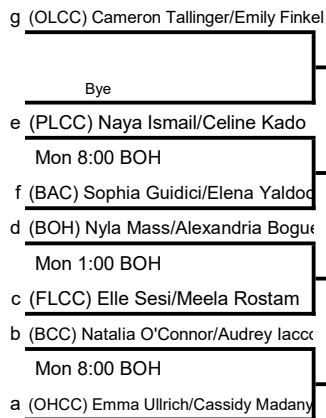

Girls 10's

ALL MATCH TIMES TENTATIVE REPORT  
TO TOURNY DESK AFTER EVERY MATCH

CHECK IN: 15 MINUTES  
BEFORE SCHEDULED TIME

ALL MATCH TIMES TENTATIVE REPORT TO TOURNY DESK AFTER EVERY MATCH

CHECK IN: 15 MINUTES BEFORE SCHEDULED TIME

ALL MATCH TIMES TENTATIVE REPORT TO TOURNY DESK AFTER EVERY MATCH

CHECK IN: 15 MINUTES BEFORE SCHEDULED TIME

b1 (BCC) Sienna Wilcox/Kate Malloy

Girl 18 DBLS

Bye

(BCC) Wilcox/Malloy

f1 (BAC) Elise Yaldao/Coco Aurini

Sun 11:00 BRC

(BCC) Wilcox/Malloy

(FLCC) DEF

(BAC) Yaldao/Aurini

(4-3(3); 4-3(5))

g1 (OLCC) Anna Olekszyk/Kayli Lala

Sun 1:30 BRC

(OHCC) Lowman/Freitag